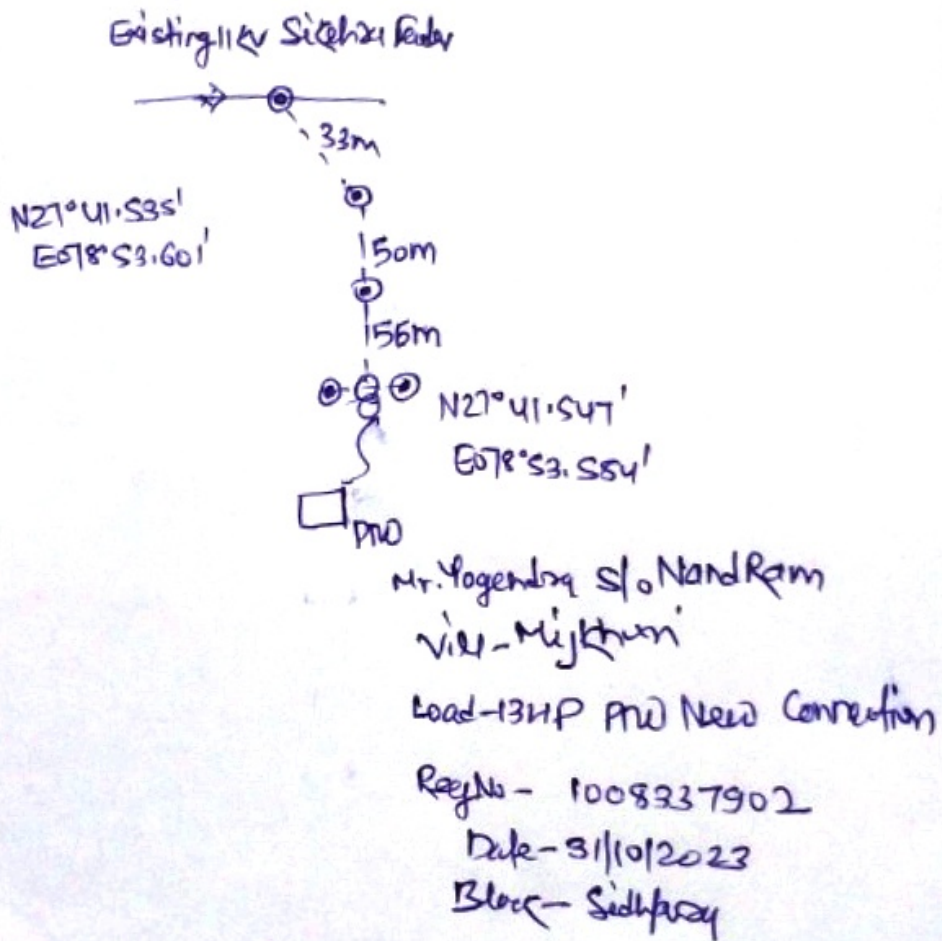

LINE CHART OF SITE

Indrajit  
SDO-I  
Gangadhar

Prakash  
JE  
3311 CV s/o Sidhpur/  
Sidhpur